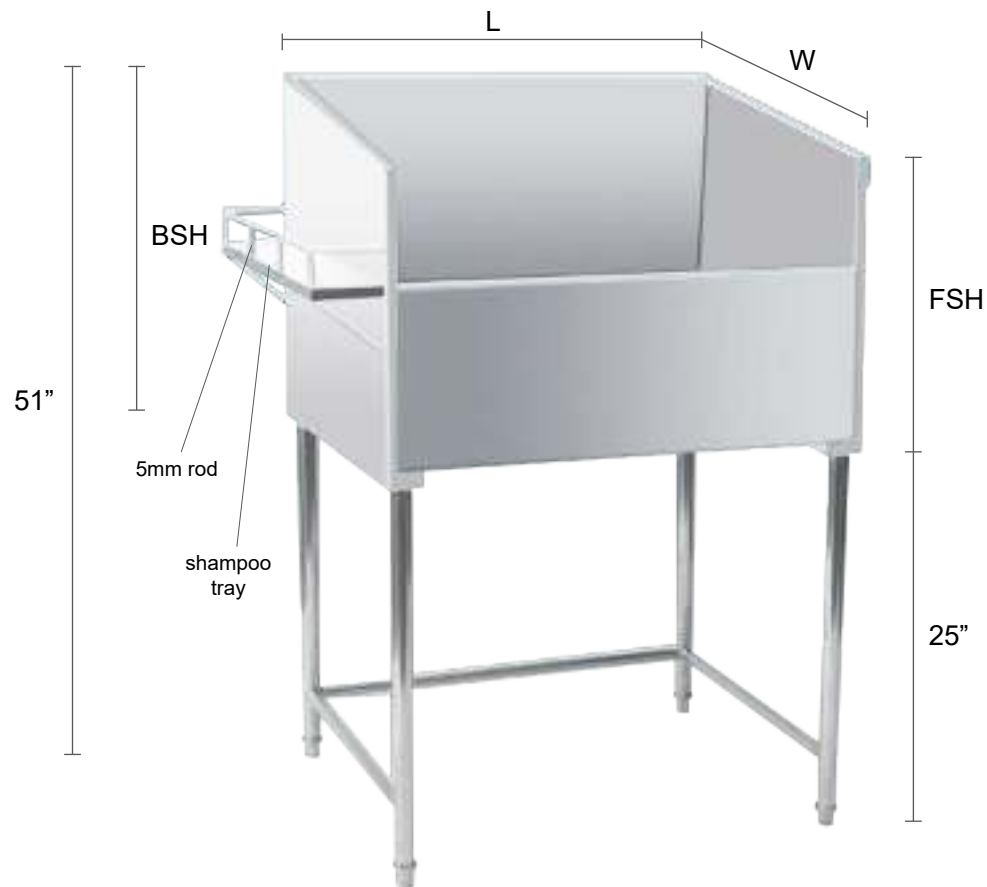

STAINLESS STEEL DOG BATH TUB

TAB MANDI ANJING STAINLESS STEEL

Note :

Legs = 25"H , Shampoo Tray = 5"L x 24"W

BSH = Back Sheet Height

FSH = Front Sheet Height

STAINLESS STEEL DOG BATH TUB (0.8MM) WITH SHAMPOO TRAY

Model Model	Dimension(L x W x H) Dimensi (P x L x T)
DBT3630-0.8	36" x 30" x 26" (BSH) / 13" (FSH)

STAINLESS STEEL DOG BATH TUB (1.0MM) WITH SHAMPOO TRAY

Model Model	Dimension(L x W x H) Dimensi (P x L x T)
DBT3024-1	30" x 24" x 26" (BSH) / 13" (FSH)
DBT3630-1	36" x 30" x 26" (BSH) / 13" (FSH)

STAINLESS STEEL DOG BATH TUB (1.2MM) WITH SHAMPOO TRAY

Model Model	Dimension(L x W x H) Dimensi (P x L x T)
DBT3024-1.2	30" x 24" x 26" (BSH) / 13" (FSH)
DBT3630-1.2	36" x 30" x 26" (BSH) / 13" (FSH)